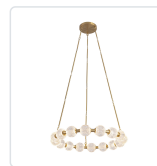

MARNI CH321032-UNV-010

FIXTURE DIMENSIONS	D32-3/8" x H4-3/8"
LIGHT SOURCE	LED with DC Driver
WATTAGE	85W
TOTAL LUMENS	5200lm
DELIVERED LUMENS	NB-4680lm*; PN-4585lm*;
VOLTAGE	120-277V
COLOR TEMPERATURE	3000K
CRI (RA)	90CRI
DIMMABLE	Yes, TRIAC/ELV (Not Included) or 0-10V Dimmer (Optional, Not Included)
DIFFUSER DETAILS	Clear Carved Acrylic
MATERIAL	Aluminum + Steel
ROD LENGTH	46" Max (9x12" + 3x6" + 3x4")
WIRE LENGTH	144" Max
WIRE TYPE	Clear
MINIMUM HANG HEIGHT	28"
SLOPED CEILING ADAPTABLE	No
ILLUMINATION DIRECTION	Omni-directional
LOCATION	Dry
CANOPY DIMENSIONS	D8-3/4" x H1-7/8"
PAINT FINISH	NB01; PN01;

[D - Diameter, L - Length, W - Width, H - Height, E - Extension]

AVAILABLE FINISHES:

CH321032NB-UNV-010
Natural Brass

CH321032PN-UNV-010
Polished Nickel

*For complete warranty terms, please visit: www.aloralighting.com/warranty