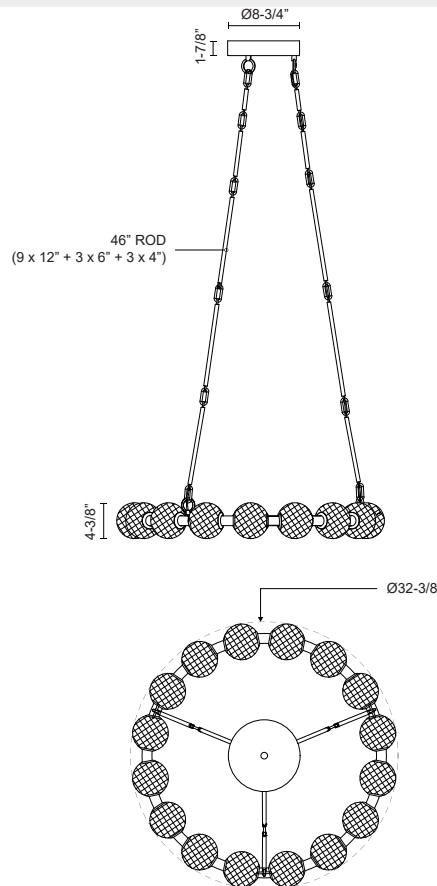

MARNI CH321032-UNV-010

FIXTURE DIMENSIONS	D32-3/8" x H4-3/8"
LIGHT SOURCE	LED with DC Driver
WATTAGE	85W
TOTAL LUMENS	5200lm
DELIVERED LUMENS	NB-4680lm*; PN-4585lm*;
VOLTAGE	120-277V
COLOR TEMPERATURE	3000K
CRI (RA)	90CRI
DIMMABLE	Yes, TRIAC/ELV (Not Included) or 0-10V Dimmer (Optional, Not Included)
DIFFUSER DETAILS	Clear Carved Acrylic
MATERIAL	Aluminum + Steel
ROD LENGTH	46" Max (9x12" + 3x6" + 3x4")
WIRE LENGTH	144" Max
WIRE TYPE	Clear
MINIMUM HANG HEIGHT	28"
SLOPED CEILING ADAPTABLE	No
ILLUMINATION DIRECTION	Omni-directional
LOCATION	Dry
CANOPY DIMENSIONS	D8-3/4" x H1-7/8"
PAINT FINISH	NB01; PN01;

[D - Diameter, L - Length, W - Width, H - Height, E - Extension]

AVAILABLE FINISHES:

CH321032NB-UNV-010
Natural Brass

CH321032PN-UNV-010
Polished Nickel

*For complete warranty terms, please visit: www.aloralighting.com/warranty