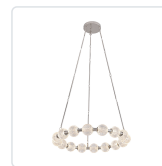

MARNI CH321032-UNV-010

FIXTURE DIMENSIONS	D32-3/8" x H4-3/8"
LIGHT SOURCE	LED with DC Driver
WATTAGE	85W
TOTAL LUMENS	5200lm
DELIVERED LUMENS	NB-4680lm*; PN-4585lm*;
VOLTAGE	120-277V
COLOR TEMPERATURE	3000K
CRI (RA)	90CRI
DIMMABLE	Yes, TRIAC/ELV (Not Included) or 0-10V Dimmer (Optional, Not Included)
DIFFUSER DETAILS	Clear Carved Acrylic
MATERIAL	Aluminum + Steel
ROD LENGTH	46" Max (9x12" + 3x6" + 3x4")
WIRE LENGTH	144" Max
WIRE TYPE	Clear
MINIMUM HANG HEIGHT	28"
SLOPED CEILING ADAPTABLE	No
ILLUMINATION DIRECTION	Omni-directional
LOCATION	Dry
CANOPY DIMENSIONS	D8-3/4" x H1-7/8"
PAINT FINISH	NB01; PN01;

[D - Diameter, L - Length, W - Width, H - Height, E - Extension]

AVAILABLE FINISHES:

CH321032NB-UNV-010
Natural Brass

CH321032PN-UNV-010
Polished Nickel

*For complete warranty terms, please visit: www.aloralighting.com/warranty